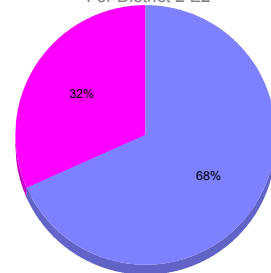

Goal, New, Dropped, Gain/Loss

Comparison of Membership Gain/Loss

Current Year Compared to the Previous Year

Gender Comparison 2010-2011

For District 2 E2

Oct/Nov/Dec

■ Male ■ Female