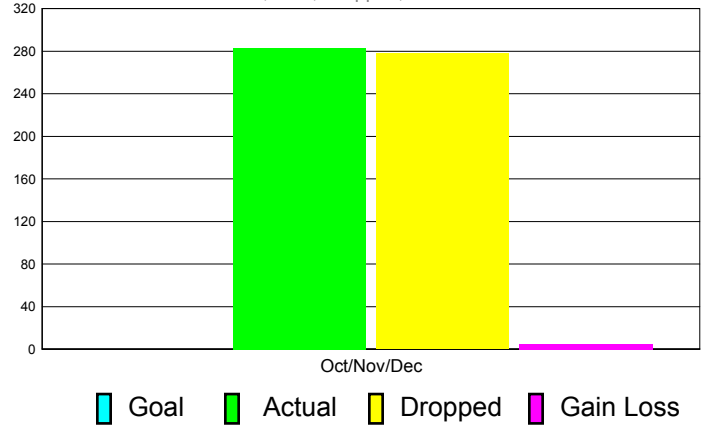

Membership Results 2011-2012

Goal, New, Dropped, Gain/Loss